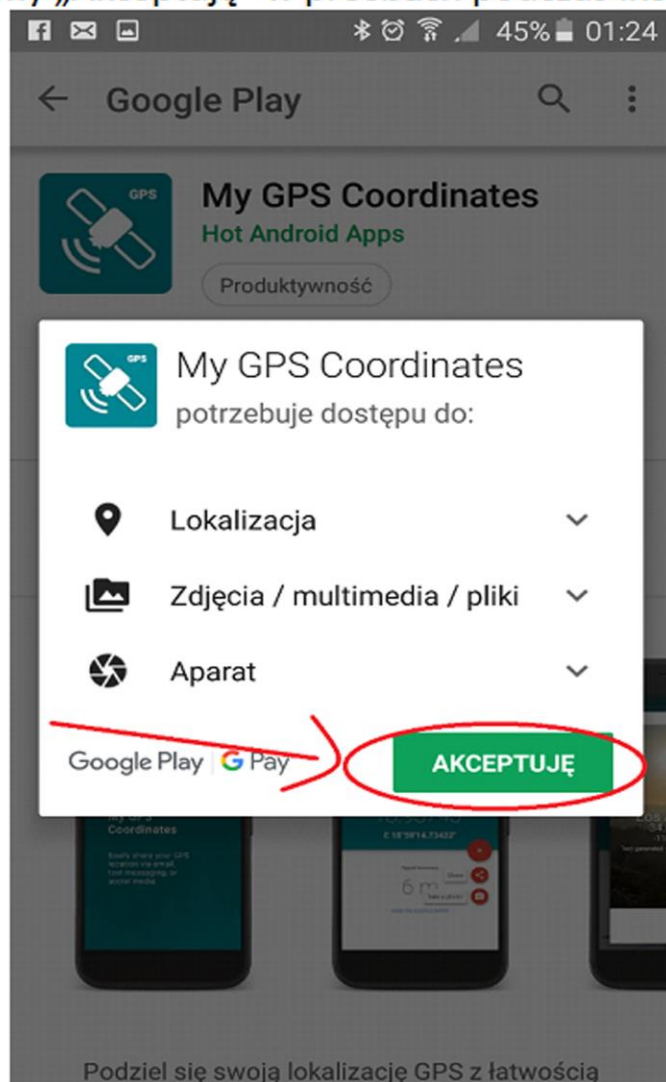

Klikamy „Akceptuję” w prośbach podczas instalacji