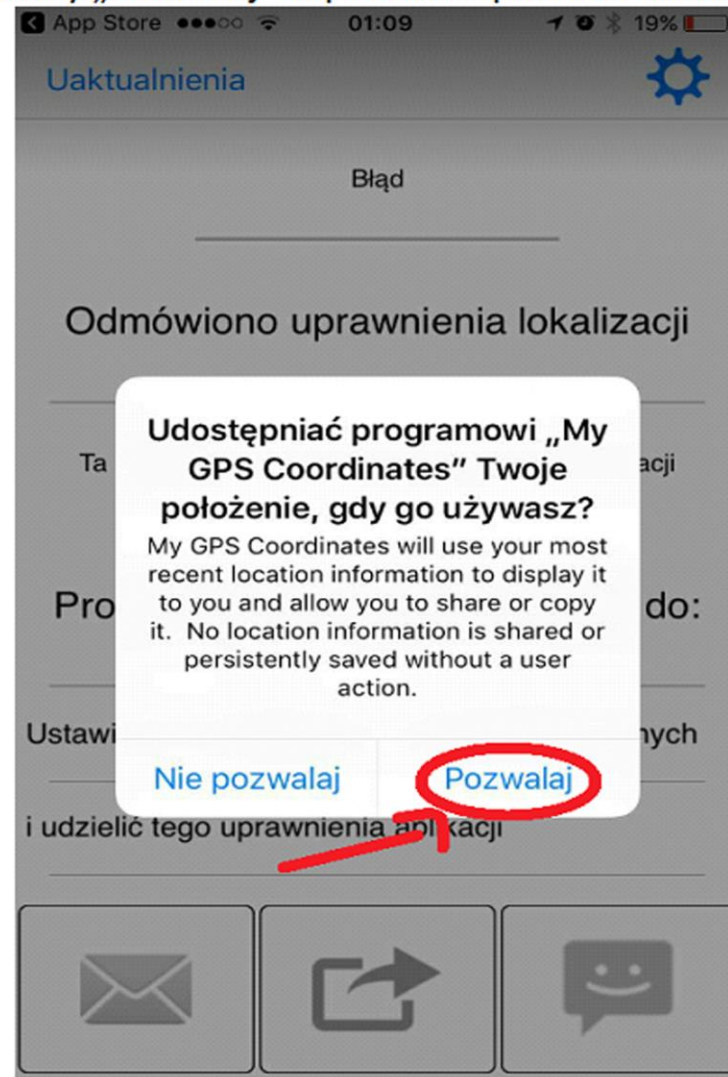

Klikamy „Pozwalaj” w prośbach podczas instalacji