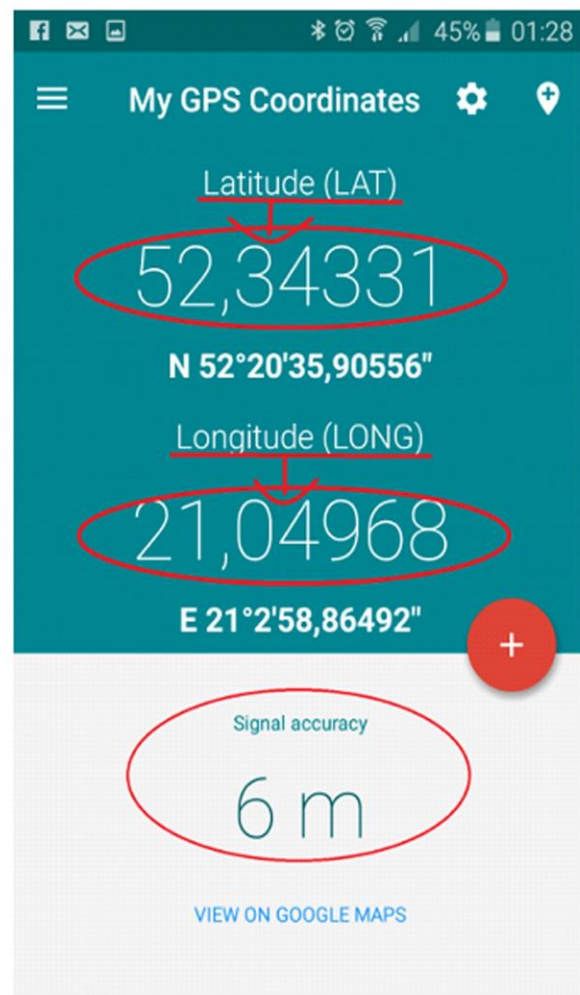

Następnie aplikacja wskaże nam nasze położenie.
Signal accuracy nie może przekraczać 6 metrów.